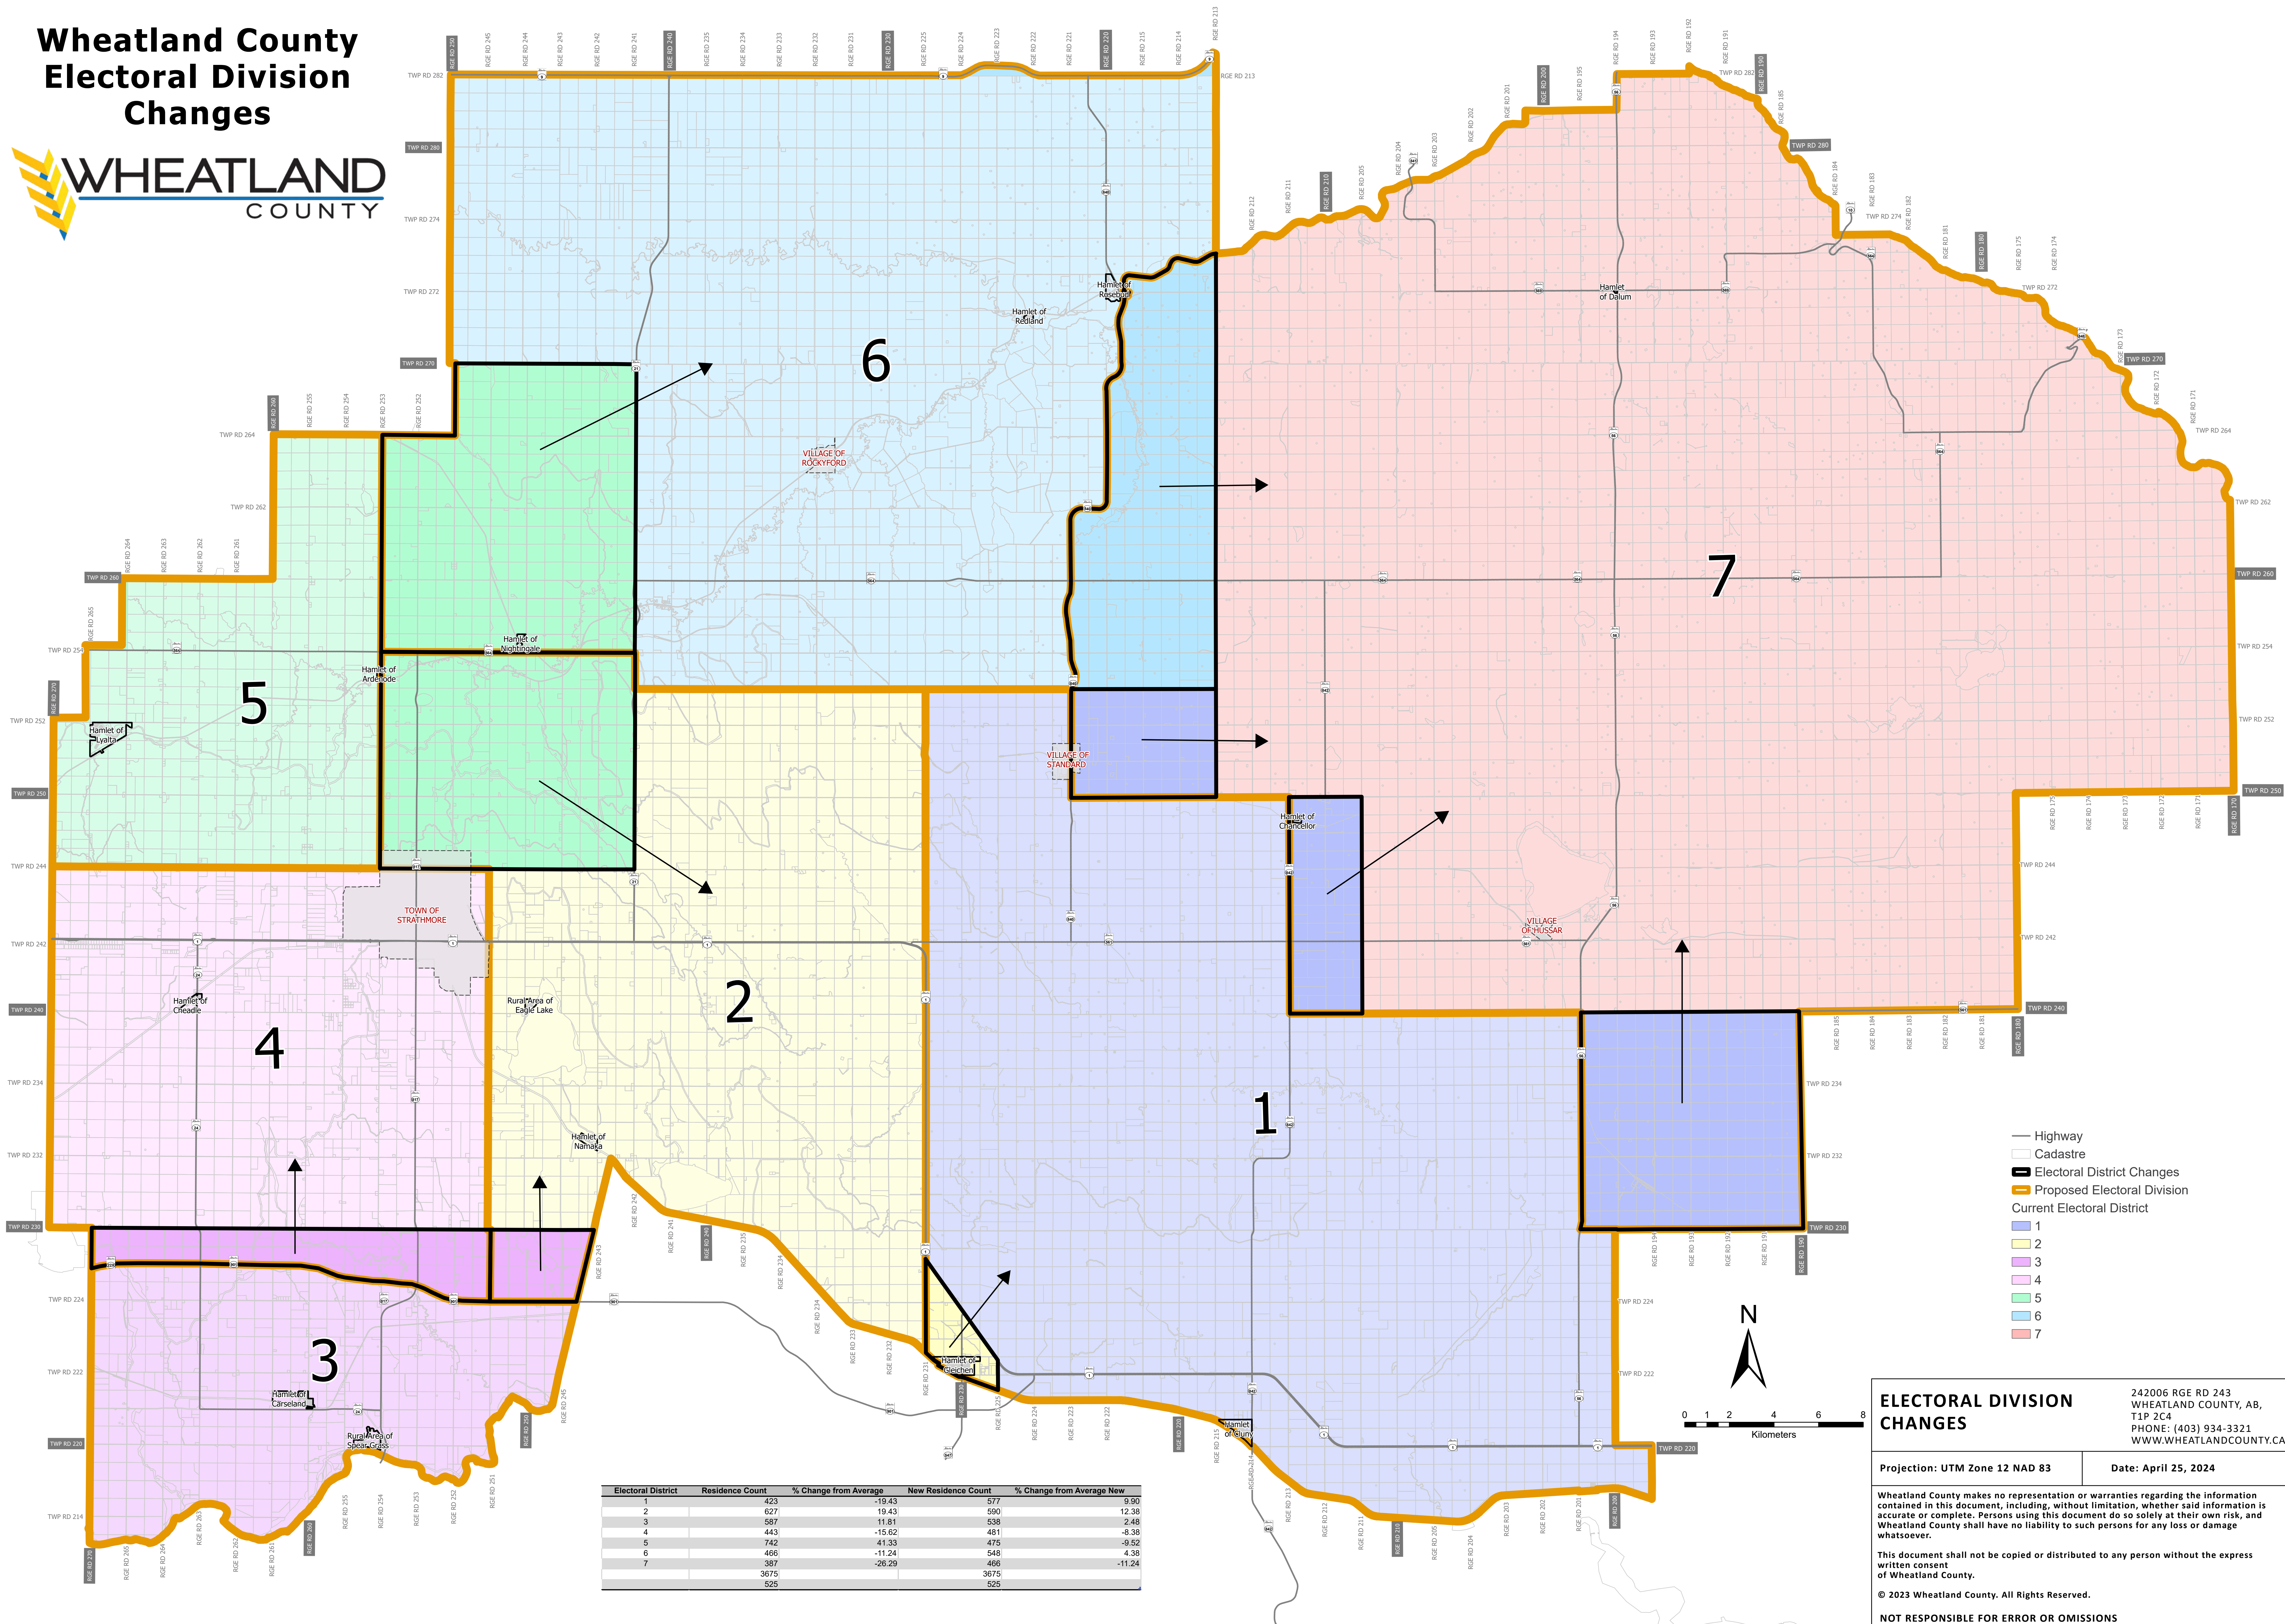

Wheatland County Electoral Division Changes

Electoral District	Residence Count	% Change from Average	New Residence Count	% Change from Average New
1	423	-19.43	577	9.90
2	627	19.43	590	12.38
3	587	11.81	538	2.48
4	443	-15.62	481	-8.38
5	742	-41.38	475	-9.82
6	466	-11.24	548	4.38
7	387	-26.29	466	-11.24
	3675		3675	
	525		525	

ELECTORAL DIVISION CHANGES

242006 RGE RD 243
WHEATLAND COUNTY, AB,
T1P 2C4
PHONE: (403) 934-3321
WWW.WHEATLANDCOUNTY.CA

Projection: UTM Zone 12 NAD 83 Date: April 25, 2024

Wheatland County makes no representation or warranties regarding the information contained in this document, including, without limitation, whether said information is accurate or complete. Persons using this document do so solely at their own risk, and Wheatland County shall have no liability to such persons for any loss or damage whatsoever.