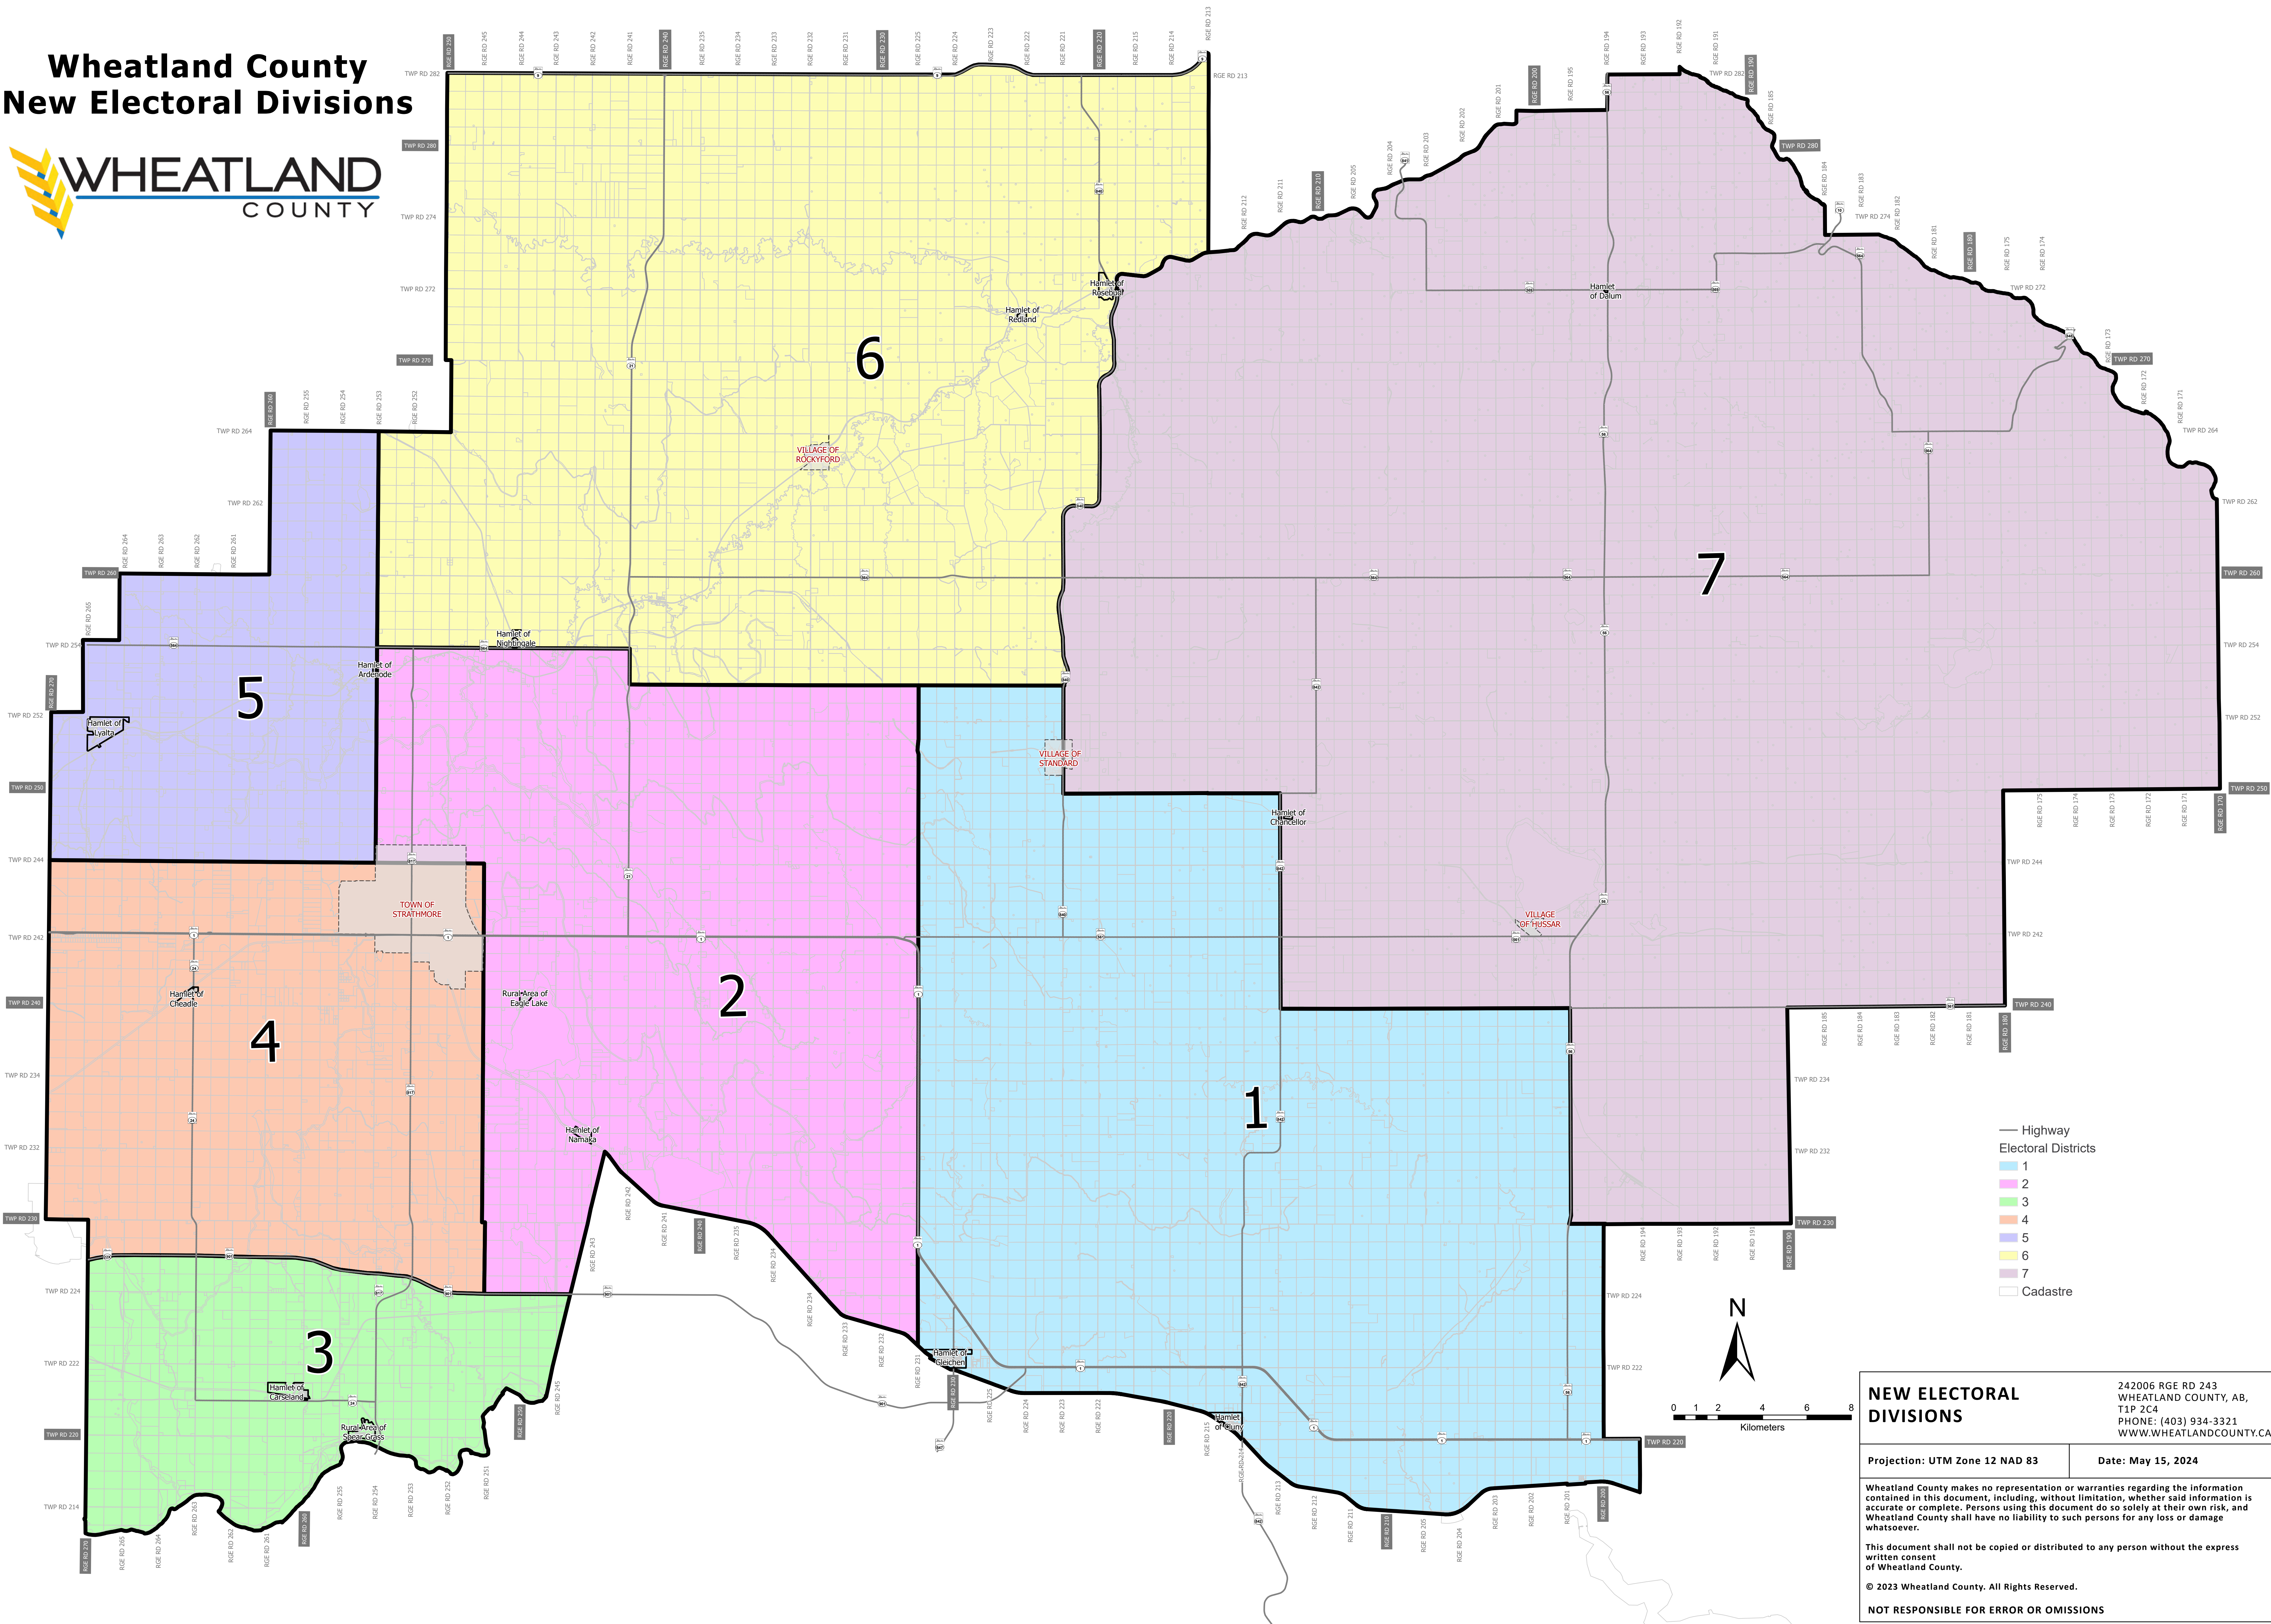

Wheatland County New Electoral Divisions

- Highway
- Electoral Districts
- 1
- 2
- 3
- 4
- 5
- 6
- 7
- Cadastre

NEW ELECTORAL DIVISIONS		242006 RGE RD 243 WHEATLAND COUNTY, AB, T1P 2C4 PHONE: (403) 934-3321 WWW.WHEATLANDCOUNTY.CA
Projection: UTM Zone 12 NAD 83	Date: May 15, 2024	
<p>Wheatland County makes no representation or warranties regarding the information contained in this document, including, without limitation, whether said information is accurate or complete. Persons using this document do so solely at their own risk, and Wheatland County shall have no liability to such persons for any loss or damage whatsoever.</p> <p>This document shall not be copied or distributed to any person without the express written consent of Wheatland County.</p> <p>© 2023 Wheatland County. All Rights Reserved.</p> <p>NOT RESPONSIBLE FOR ERROR OR OMISSIONS</p>		